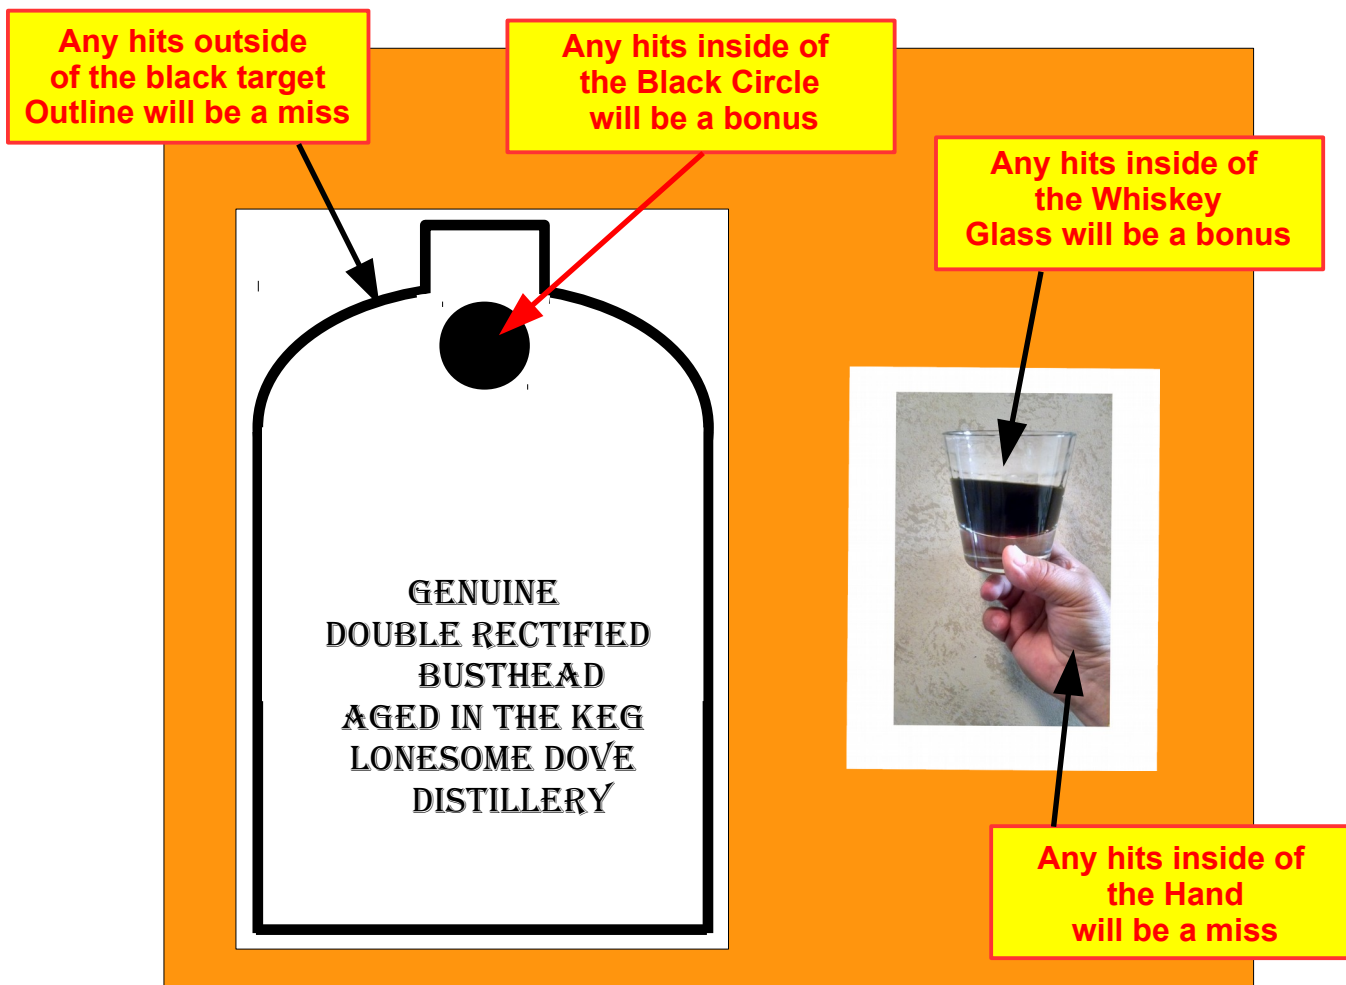

March 21, 2024 Indoor Shoot Stage-3

Double Rectified Busthead

You are pretty good at hitting that bottle of Genuine Double Rectified Busthead (aged in the Keg). Let's see how good you are shooting a whiskey glass out of your Pard's hand

Two Pistols staged on tray with (5) rounds in each Pistol, HDOEC. Targets set at (7) yards. At the beep with your first Pistol shoot (4) rounds on the large Whiskey Bottle then shoot (1) round on the Whiskey Glass for a two second bonus. A miss is not a miss. Re-stage Pistol on Tray. Repeat with second Pistol. Re-stage Pistol on Tray. Any hits on the large Bottle's Black circle and inside the Whiskey Glass be a five second bonus. Any hits inside the Hand will be a miss and your Pard will be in a world of hurt.